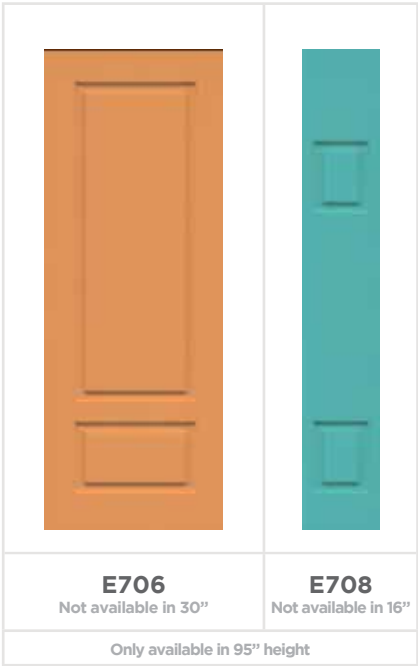

CONTEMPORARY EDGE

A door to delight the modernist.

Clean, clear lines and a focus on direct set glass define our Contemporary series. Where details are minimal, they matter even more. We've put love and care into these desirable, unfussy modern doors. Your chosen sidelites colour and hardware will really shine when you go Contemporary.

** All pictures of glass not exactly as shown.

HEIGHTS

- 6'-8"
- 7'
- 8'

FLUSH SIDELITES IN AVAILABLE WIDTHS

- 12"
- 14"
- 16"

NOMINAL SIZES

- 30" 32" 34" 36" x79"
- 30" 32" 34" 36" x83"
- 30" 32" 34" 36" x95"

2.25" slab thickness available*
*Only available for 36"x95"

OPTIONAL COLOURS AVAILABLE

EDGE

HEIGHTS

6'-8" 7' 8'

SIDELITES IN AVAILABLE WIDTHS

12" 14" 16"

NOMINAL SIZES

2.25" slab thickness available*
*Only available for 36"x95"

OPTIONAL COLOURS AVAILABLE