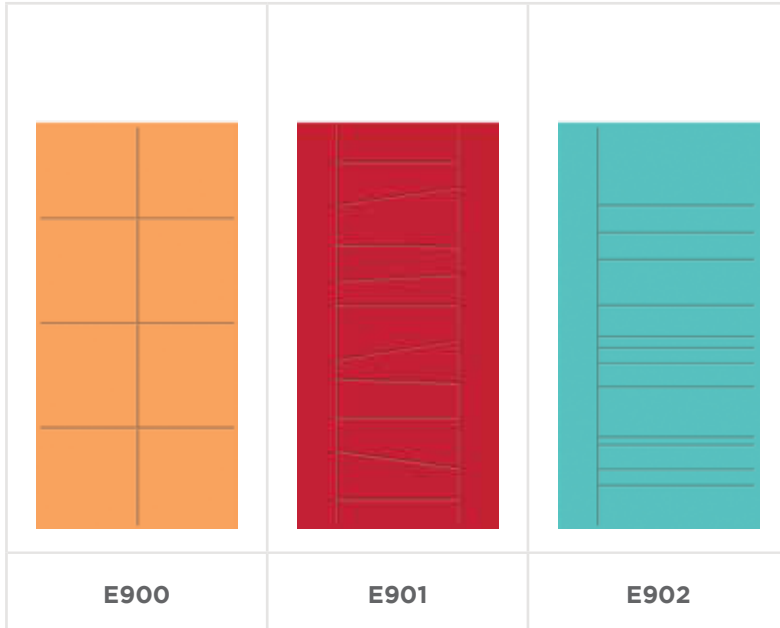

2.25" slab thickness available*
*Only available for 36"x95"

OPTIONAL COLOURS AVAILABLE

EDGE

HEIGHTS

6'-8" 7' 8'

SIDELITES IN AVAILABLE WIDTHS

12" 14" 16"

NOMINAL SIZES

OPTIONAL COLOURS AVAILABLE

CONTEMPORARY

EDGE

STAINLESS INLAY

HEIGHTS

6'-8" 8'

FLUSH SIDELITES IN AVAILABLE WIDTHS

12" 14" 16"

NOMINAL SIZES

34" 36" x79"

34" 36" x95"

.175"± .010" skin thickness
2.25" slab thickness available*
*Only available for 36"x95"

OPTIONAL COLOURS AVAILABLE

ENGRAVED PROFILE

CONTEMPORARY

EDGE

ENGRAVED

Engraving stops .75" from door edge for air and water protection.

HEIGHTS

- 6'-8"
- 8'

FLUSH SIDELITES IN AVAILABLE WIDTHS

- 12"
- 14"
- 16"

NOMINAL SIZES

- 34" x 79"
- 36" x 79"
- 34" x 95"
- 36" x 95"