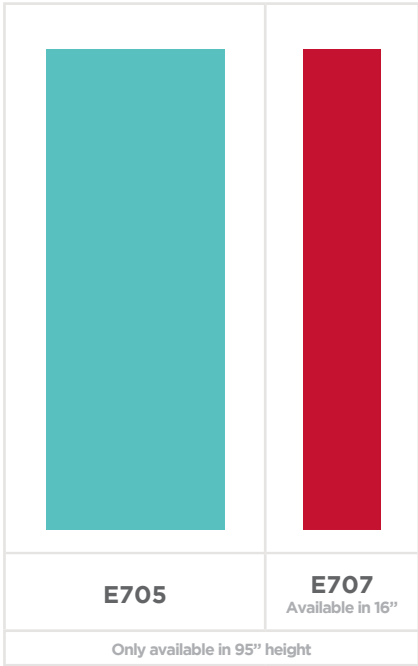

** All pictures of glass not exactly as shown.

HEIGHTS

- 6'-8"
- 7'
- 8'

FLUSH SIDELITES IN AVAILABLE WIDTHS

- 12"
- 14"
- 16"

NOMINAL SIZES

- 30" 32" 34" 36" x79"
- 30" 32" 34" 36" x83"
- 30" 32" 34" 36" x95"

2.25" slab thickness available*
*Only available for 36"x95"

OPTIONAL COLOURS AVAILABLE

EDGE

HEIGHTS

6'-8" 7' 8'

SIDELITES IN AVAILABLE WIDTHS

12" 14" 16"

NOMINAL SIZES

NOMINAL SIZES

34" 36" x79"

34" 36" x95"

.175"± .010" skin thickness
2.25" slab thickness available*
*Only available for 36"x95"

OPTIONAL COLOURS AVAILABLE

ENGRAVED PROFILE

CONTEMPORARY

EDGE

2.25" slab thickness available*
*Only available for 36"x95"

OPTIONAL COLOURS AVAILABLE