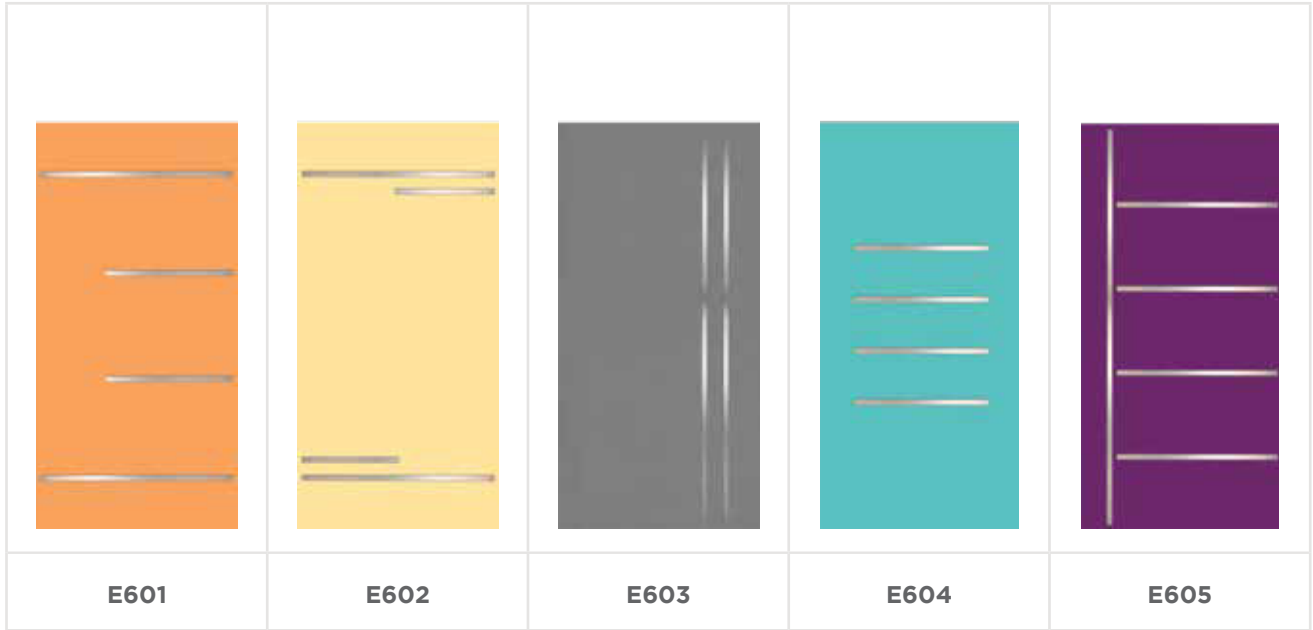

HEIGHTS

- 6'-8"
- 7'
- 8'

NOMINAL SIZES

- | | | | |
|-----|-----|-----|------|
| 32" | 34" | 36" | x79" |
| 32" | 34" | 36" | x83" |
| 32" | 34" | 36" | x95" |

2.25" slab thickness available*
*Only available for 36"x95"

OPTIONAL COLOURS AVAILABLE

CONTEMPORARY

EDGE

STAINLESS INLAY

HEIGHTS

6'-8" 8'

FLUSH SIDELITES IN AVAILABLE WIDTHS

12" 14" 16"

NOMINAL SIZES

34" 36" x79"

34" 36" x95"

.175"± .010" skin thickness
2.25" slab thickness available*
*Only available for 36"x95"

OPTIONAL COLOURS AVAILABLE

ENGRAVED PROFILE

CONTEMPORARY

EDGE

2.25" slab thickness available*
*Only available for 36"x95"

OPTIONAL COLOURS AVAILABLE