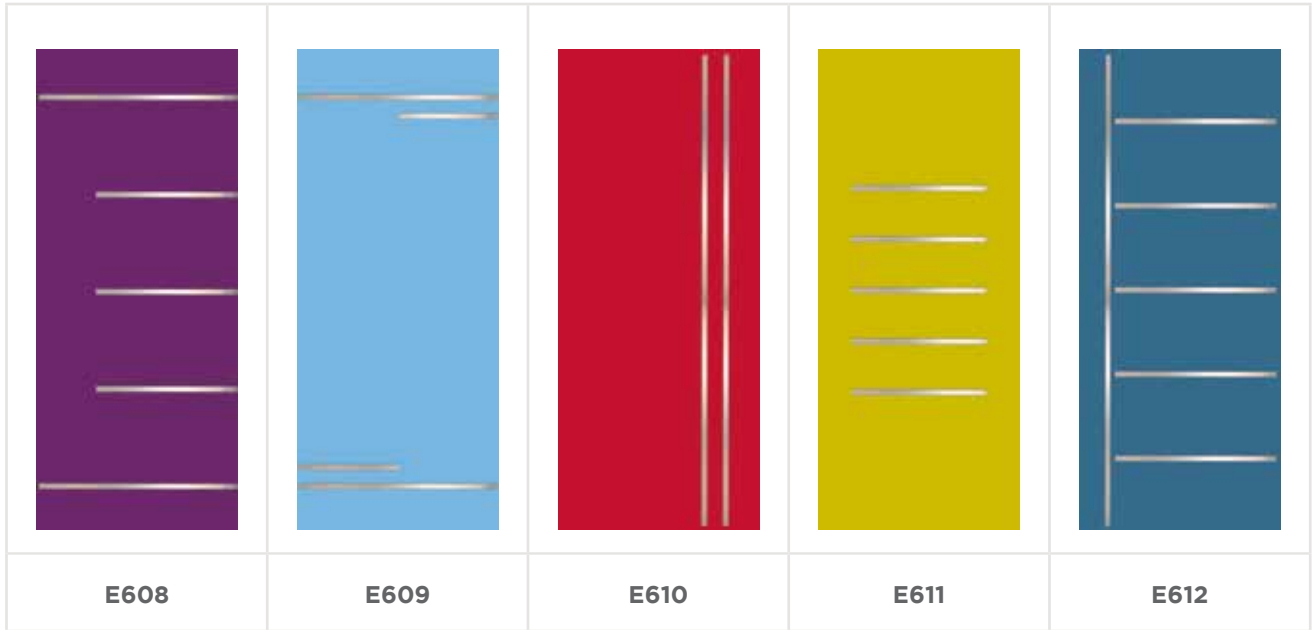

32" 34" 36" x79"
32" 34" 36" x83"
32" 34" 36" x95"

2.25" slab thickness available

OPTIONAL COLOURS AVAILABLE

** All pictures of glass not exactly as shown.

** All pictures of glass not exactly as shown.

CONTEMPORARY
EDGE

HEIGHTS

- 6'-8"
- 7'
- 8'

NOMINAL SIZES

- | | | | |
|-----|-----|-----|------|
| 32" | 34" | 36" | x79" |
| 32" | 34" | 36" | x83" |
| 32" | 34" | 36" | x95" |

2.25" slab thickness available*
*Only available for 36"x95"

OPTIONAL COLOURS AVAILABLE

CONTEMPORARY

EDGE

STAINLESS INLAY

HEIGHTS

6'-8" 8'

FLUSH SIDELITES IN AVAILABLE WIDTHS

12" 14" 16"

NOMINAL SIZES

34" 36" x79"

34" 36" x95"

.175"± .010" skin thickness
2.25" slab thickness available*
*Only available for 36"x95"

OPTIONAL COLOURS AVAILABLE

ENGRAVED PROFILE

CONTEMPORARY

EDGE