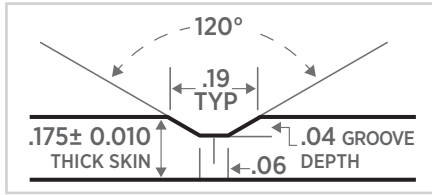

** All pictures of glass not exactly as shown.

HEIGHTS

- 6'-8"
- 7'
- 8'

FLUSH SIDELITES IN AVAILABLE WIDTHS

- 12"
- 14"
- 16"

NOMINAL SIZES

- 30" 32" 34" 36" x79"
- 30" 32" 34" 36" x83"
- 30" 32" 34" 36" x95"

OPTIONAL COLOURS AVAILABLE

CONTEMPORARY

EDGE

STAINLESS INLAY

HEIGHTS

6'-8" 8'

FLUSH SIDELITES IN AVAILABLE WIDTHS

12" 14" 16"

NOMINAL SIZES

34" 36" x79"

34" 36" x95"

.175"± .010" skin thickness
2.25" slab thickness available*
*Only available for 36"x95"

OPTIONAL COLOURS AVAILABLE

ENGRAVED PROFILE

CONTEMPORARY

EDGE

ENGRAVED

Engraving stops .75" from door edge for air and water protection.

HEIGHTS

- 6'-8"
- 8'

FLUSH SIDELITES IN AVAILABLE WIDTHS

- 12"
- 14"
- 16"

NOMINAL SIZES

- 34" x 79"
- 36" x 79"
- 34" x 95"
- 36" x 95"