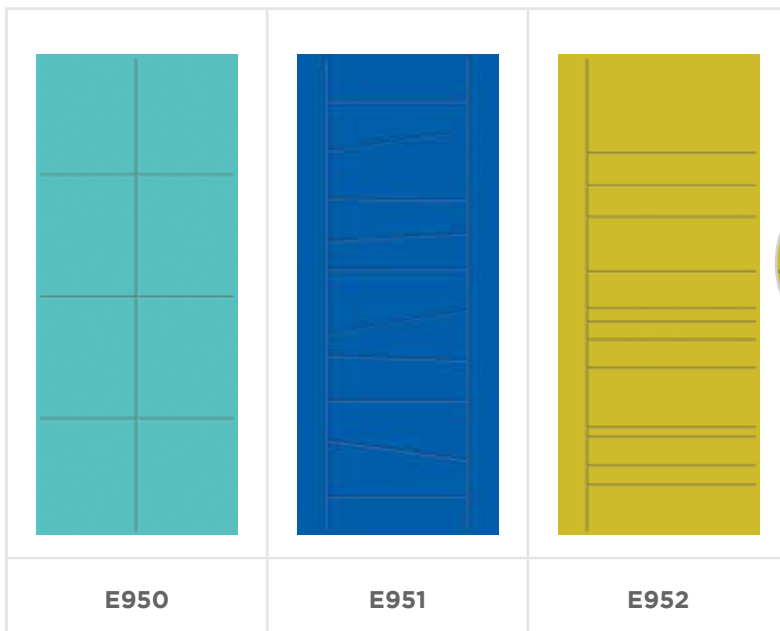

2.25" slab thickness available*
*Only available for 36"x95"

OPTIONAL COLOURS AVAILABLE

EDGE

HEIGHTS

6'-8" 7' 8'

SIDELITES IN AVAILABLE WIDTHS

12" 14" 16"

NOMINAL SIZES

OPTIONAL COLOURS AVAILABLE

CONTEMPORARY

EDGE

STAINLESS INLAY

HEIGHTS

6'-8" 8'

FLUSH SIDELITES IN AVAILABLE WIDTHS

12" 14" 16"

NOMINAL SIZES

34" 36" x79"

34" 36" x95"

.175"± .010" skin thickness
2.25" slab thickness available*
*Only available for 36"x95"

OPTIONAL COLOURS AVAILABLE

ENGRAVED PROFILE

CONTEMPORARY

EDGE

ENGRAVED

Engraving stops .75" from door edge for air and water protection.

HEIGHTS

- 6'-8"
- 8'

FLUSH SIDELITES IN AVAILABLE WIDTHS

- 12"
- 14"
- 16"

NOMINAL SIZES

- 34" x 79"
- 36" x 79"
- 34" x 95"
- 36" x 95"