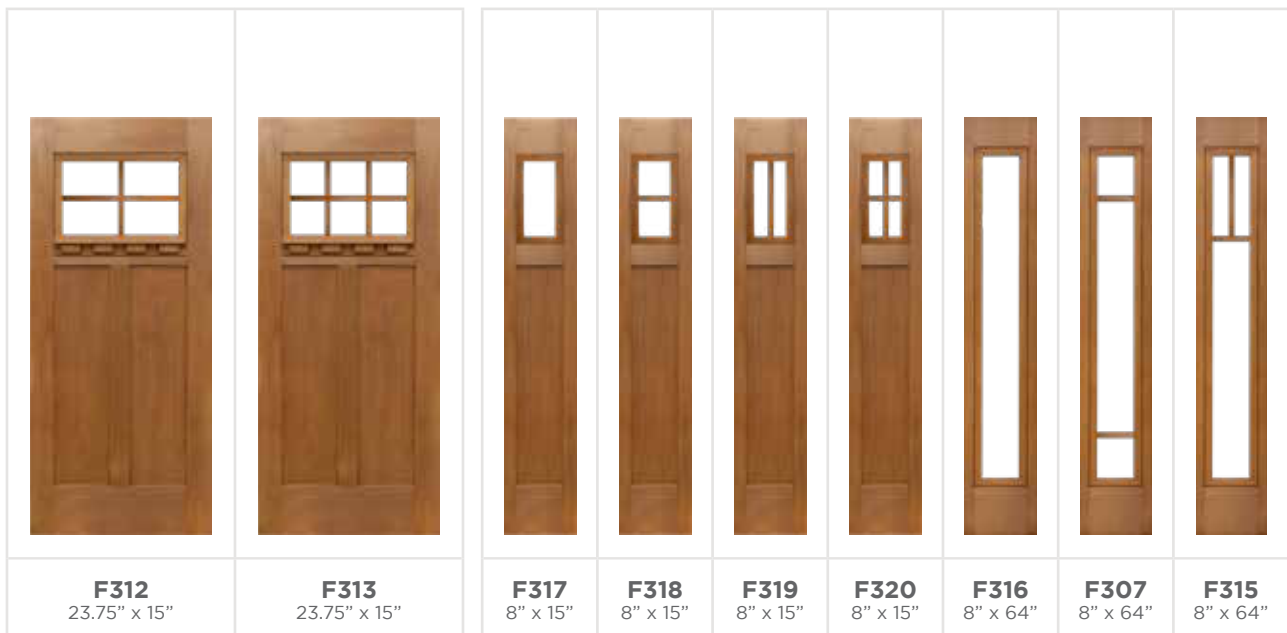

HEIGHTS

8'

SIDELITES IN AVAILABLE WIDTHS

12" 14" 16"

NOMINAL SIZES

34" 36" x95"

Fir Frames are Flush Fit.
Integrated dentil shelf optional.

FIR

** All pictures of glass not exactly as shown.

** All pictures of glass not exactly as shown.

HEIGHTS

6'-8"

7'

SIDLITES IN AVAILABLE WIDTHS

12"

14"

Fir Frames are Flush Fit.
Integrated dentil shelf optional.

FIR

** All pictures of glass not exactly as shown.

				
F356 23.75" x 19.25"	F357 23.75" x 19.25"	F358 23.75" x 19.25"	F359 23.75" x 19.25"	F360 23.75" x 19.25"

						
F381 8" x 19.25"	F382 8" x 19.25"	F383 8" x 19.25"	F384 8" x 19.25"	F385 8" x 77"	F386 8" x 77"	F387 8" x 77"

HEIGHTS

8'

SIDELITES IN AVAILABLE WIDTHS

12"

14"

16"

NOMINAL SIZES