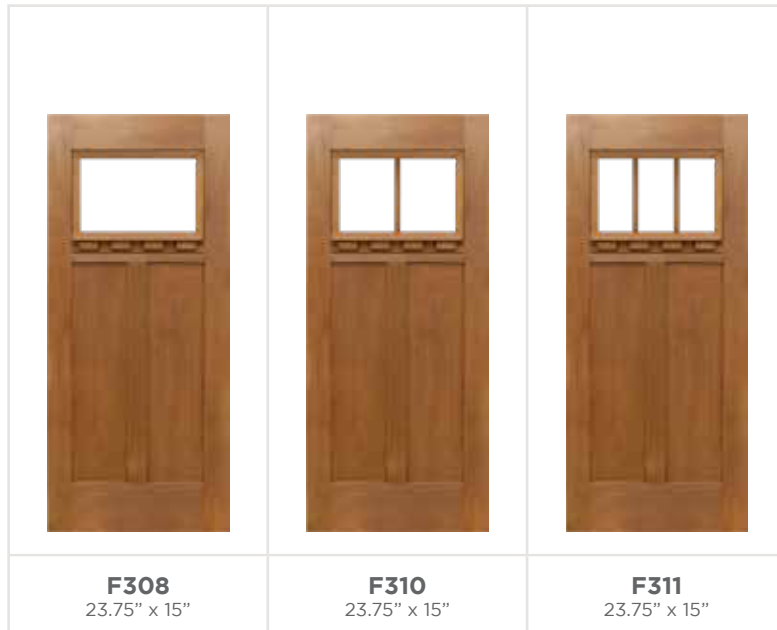

HEIGHTS

8'

SIDELITES IN AVAILABLE WIDTHS

12" 14" 16"

NOMINAL SIZES

34" 36" x95"

Fir Frames are Flush Fit.
Integrated dentil shelf optional.

FIR

** All pictures of glass not exactly as shown.

** All pictures of glass not exactly as shown.

HEIGHTS

6'-8"

7'

SIDLITES IN AVAILABLE WIDTHS

12"

14"

Fir Frames are Flush Fit.
Integrated dentil shelf optional.

FIR

** All pictures of glass not exactly as shown.

				
F356 23.75" x 19.25"	F357 23.75" x 19.25"	F358 23.75" x 19.25"	F359 23.75" x 19.25"	F360 23.75" x 19.25"

						
F381 8" x 19.25"	F382 8" x 19.25"	F383 8" x 19.25"	F384 8" x 19.25"	F385 8" x 77"	F386 8" x 77"	F387 8" x 77"

HEIGHTS

8'

SIDELITES IN AVAILABLE WIDTHS

12"

14"

16"

NOMINAL SIZES