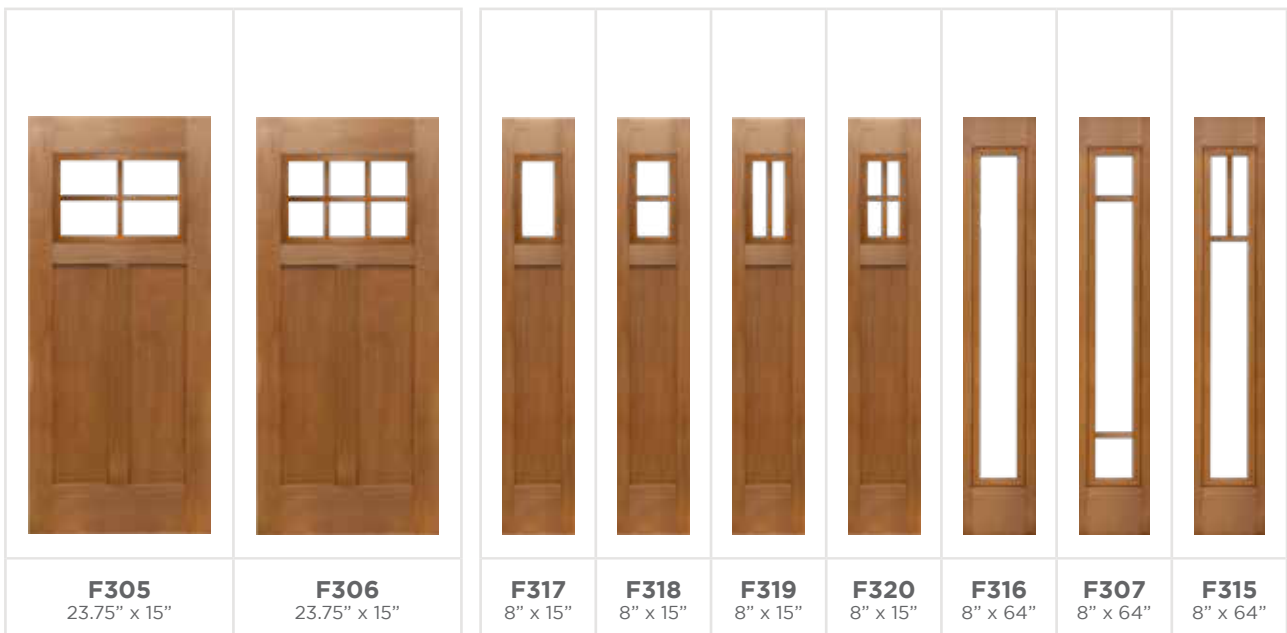

CRAFTSMAN FIR

Beautiful simplicity and inviting, simple square and rectangle shapes are what make our Craftsman doors so very desirable in a wide variety of homes. Inspired by the Arts and Crafts movement in its early days, the Craftsman house inspired architect Frank Lloyd Wright. Consider incorporating vintage-look glass for an authentic vibe.

** All pictures of glass not exactly as shown.

HEIGHTS

6'-8"

7'

SIDELITES IN AVAILABLE WIDTHS

12"

14"

16"

NOMINAL SIZES

34"

36"

x79"

34"

36"

x83"

Fir Frames are Flush Fit.
Integrated dentil shelf optional.

						
F381 8" x 19.25"	F382 8" x 19.25"	F383 8" x 19.25"	F384 8" x 19.25"	F385 8" x 77"	F386 8" x 77"	F387 8" x 77"

HEIGHTS

8'

SIDELITES IN AVAILABLE WIDTHS

12"

14"

16"

NOMINAL SIZES